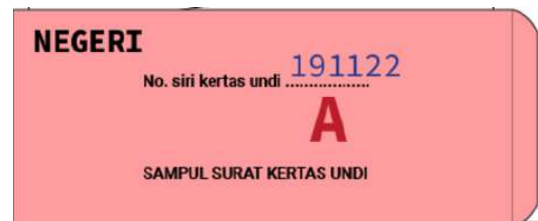

1

State Elections Postal Voting Guide

What's in Your Envelope A?

Envelope A contains 'Negeri' ballot

What's in Your Envelope B?

Envelope B contains
Form 2 (witness form)

The **SERIAL NUMBER** on the ballot paper
MUST BE IDENTICAL to Form 2 & Envelope A

2

State Elections Postal Voting Guide

How to Vote? - Envelope A

1. Mark your vote within the space provided on the **ballot** with a pen
2. Fold the **ballot** and put in **Envelope A**
3. Seal your **Envelope A**