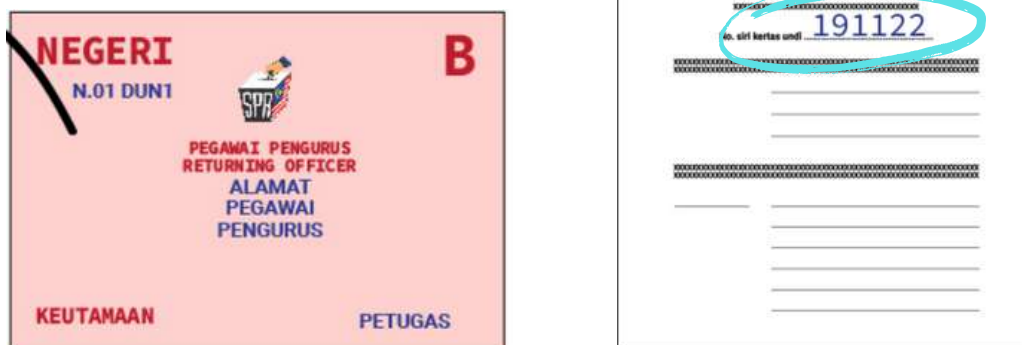

1

State Elections Postal Voting Guide

What's in Your Envelope A?

Envelope A contains 'Negeri' ballot

What's in Your Envelope B?

Envelope B contains
Form 2 (witness form)

The **SERIAL NUMBER** on the ballot paper
MUST BE IDENTICAL to Form 2 & Envelope A

2

State Elections Postal Voting Guide

How to Vote? - Envelope A

1. Mark your vote within the space provided on the **ballot** with a pen
2. Fold the **ballot** and put in **Envelope A**
3. Seal your **Envelope A**